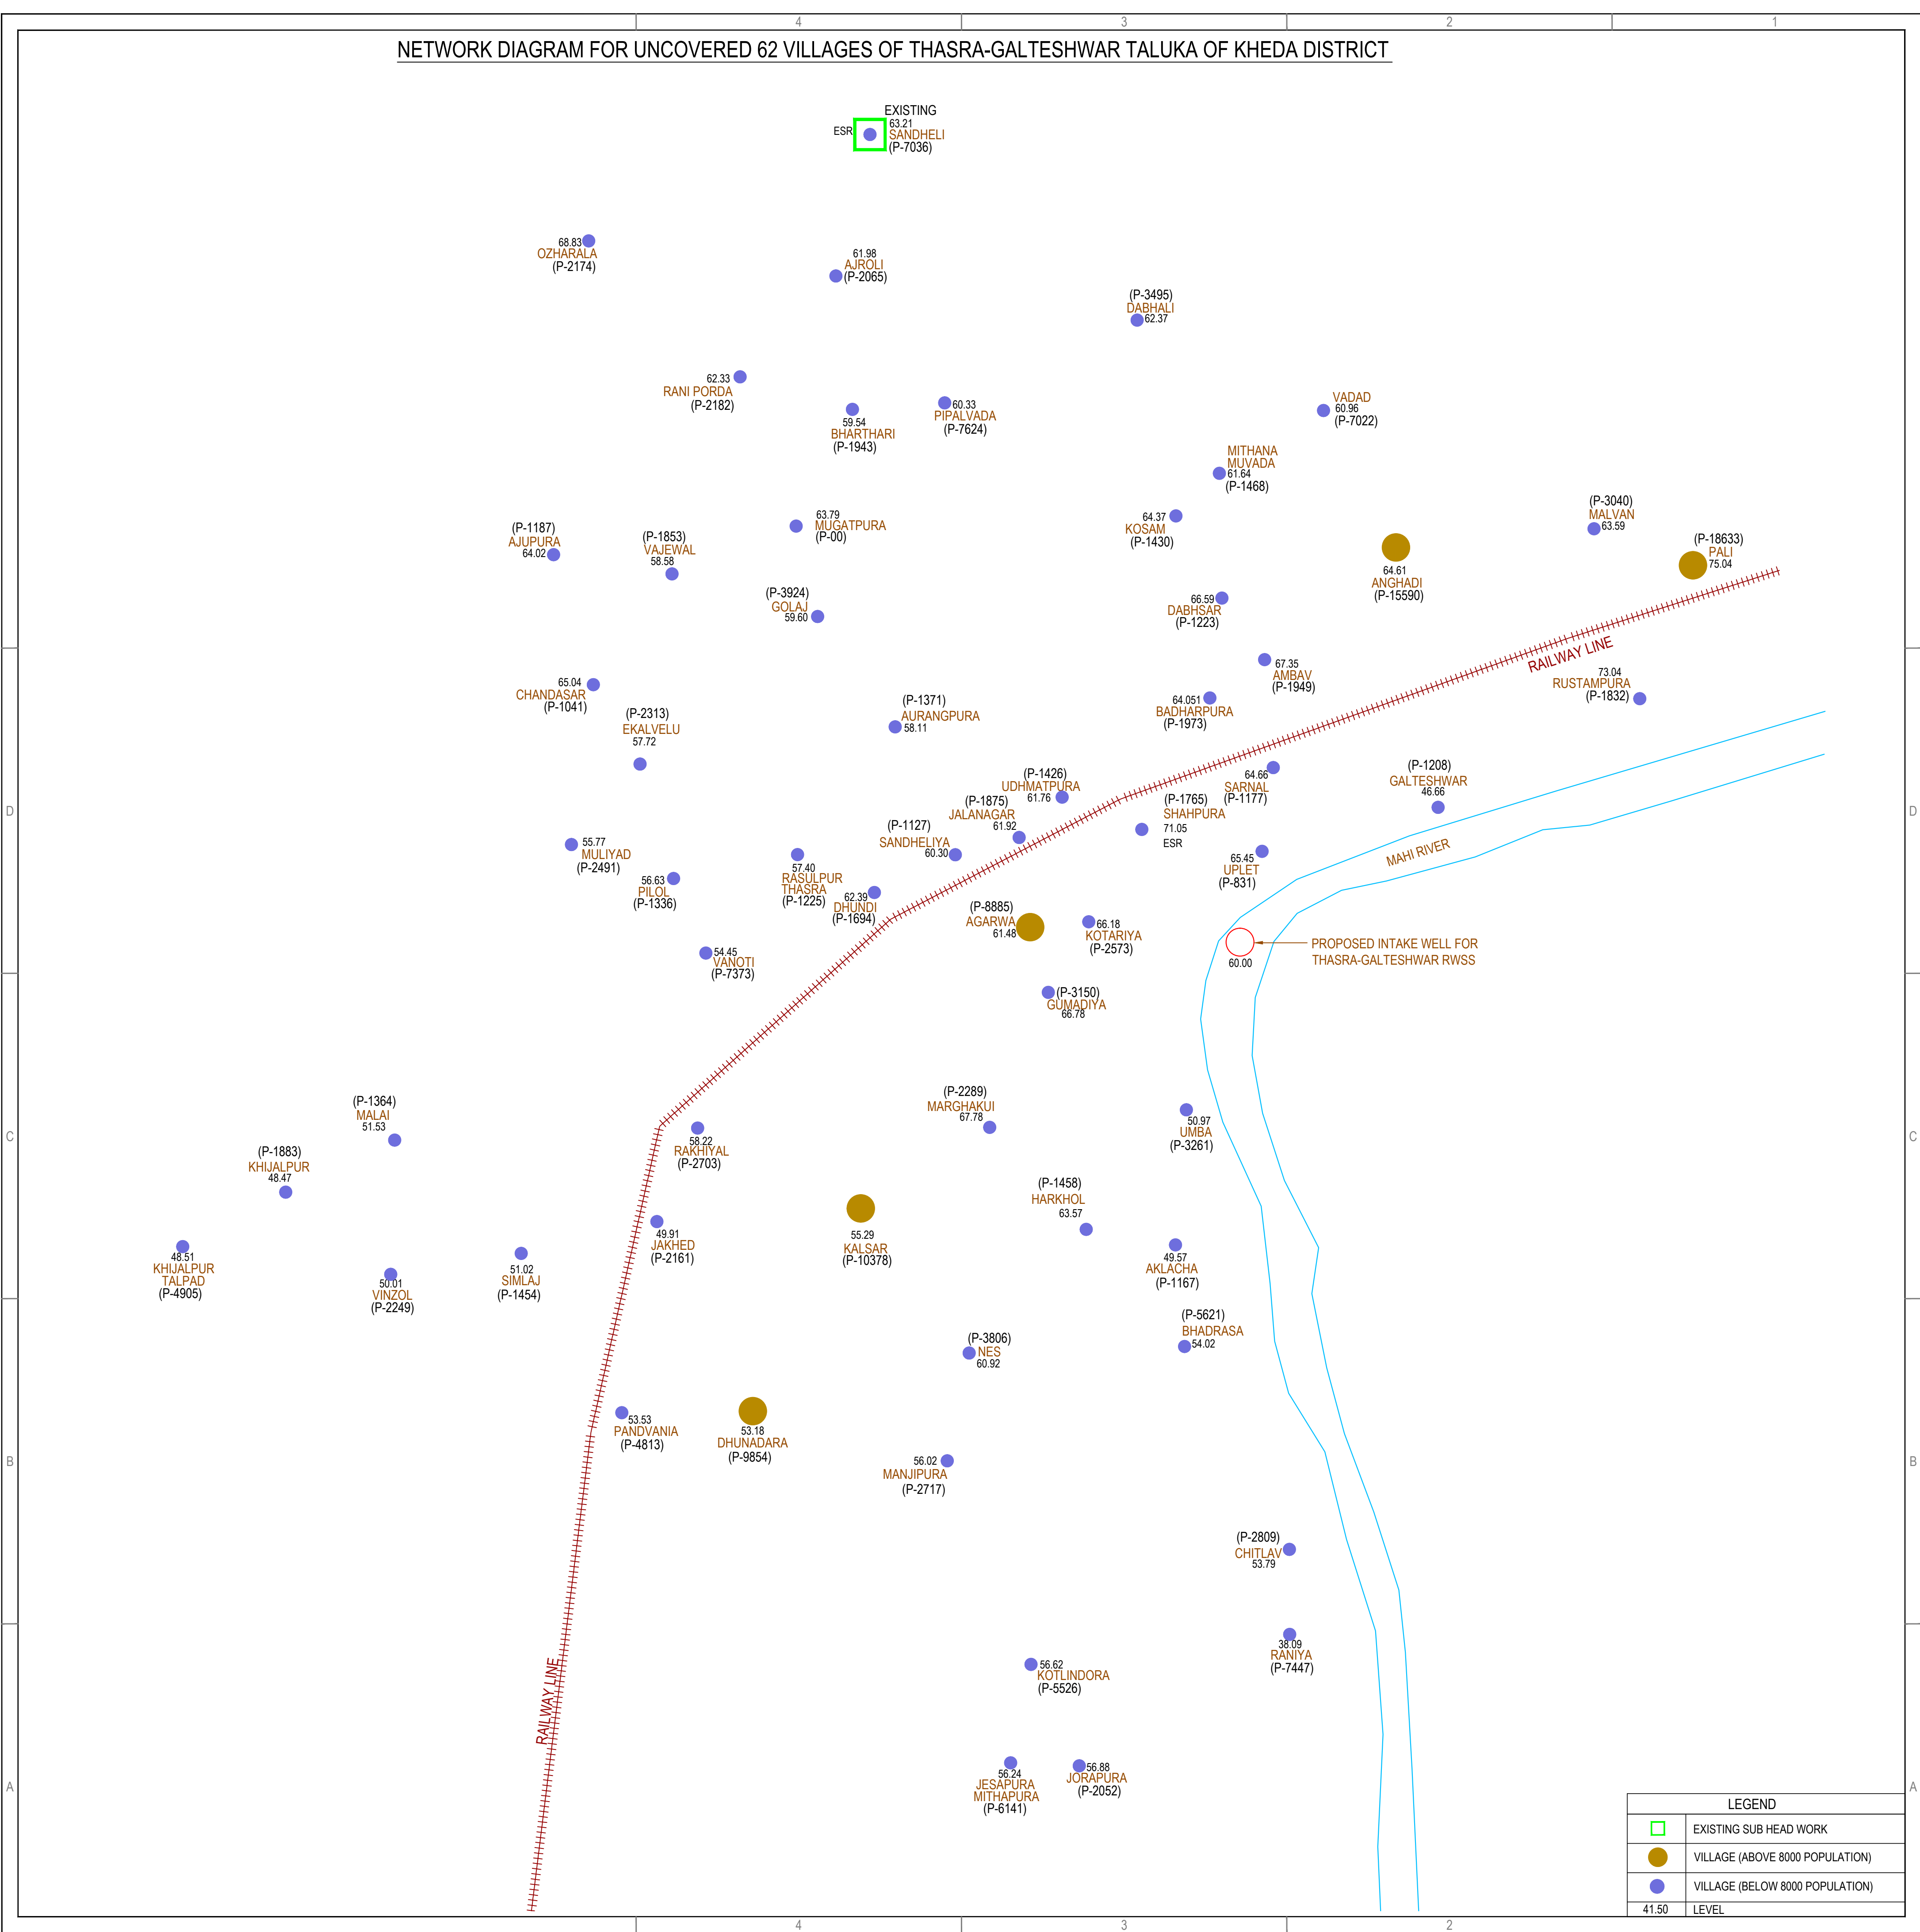

NETWORK DIAGRAM FOR UNCOVERED 62 VILLAGES OF THASRA-GALTESHWAR TALUKA OF KHEDA DISTRICT

LEGEND	
	EXISTING SUB HEAD WORK
	VILLAGE (ABOVE 8000 POPULATION)
	VILLAGE (BELOW 8000 POPULATION)
41.50	LEVEL